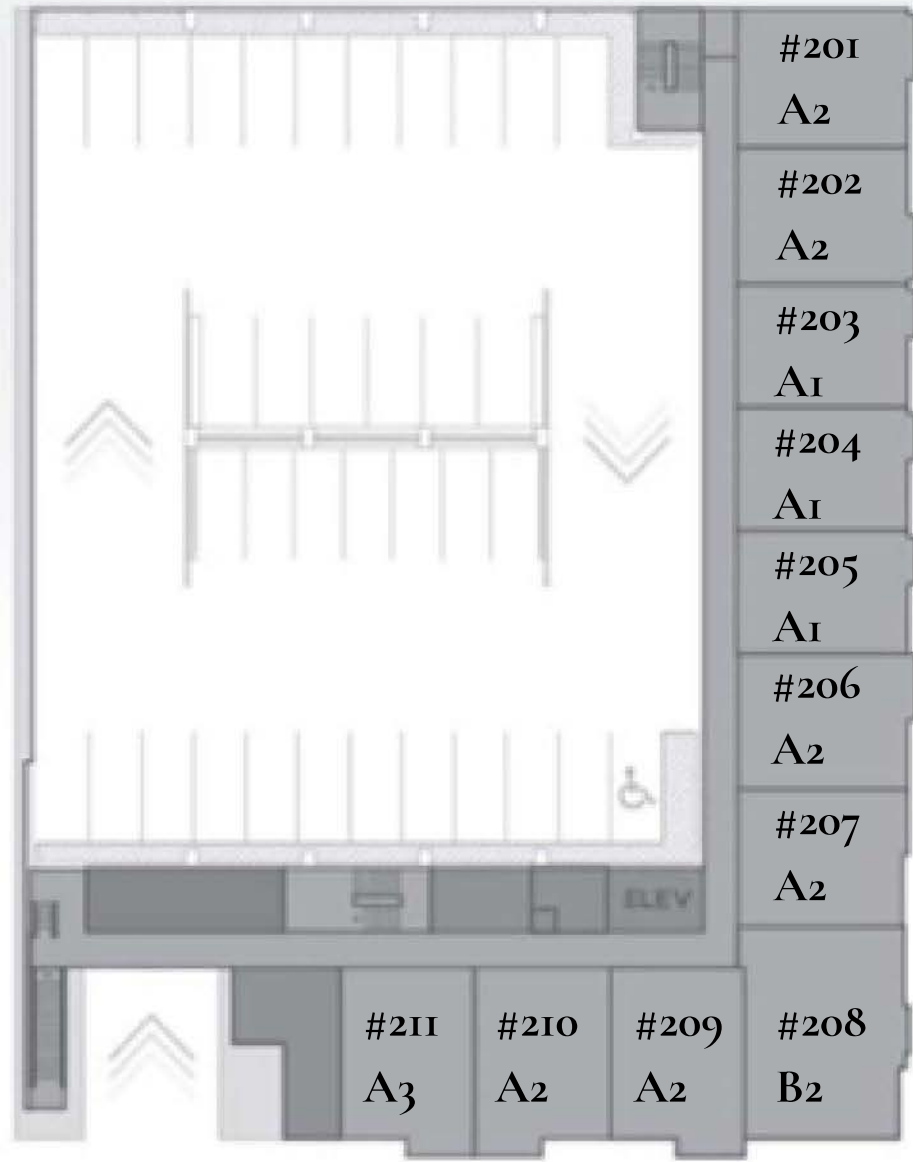

INFINITY

AT THE PARK

SITE PLAN 1st FLOOR

BRANDAU PLACE

INFINITY

AT THE PARK

SITE PLAN 2nd FLOOR

REDDHURST AVE

25TH AVE N

BRANDAU PLACE

INFINITY

AT THE PARK

SITE PLAN 3rd FLOOR

REINHURST AVE

25TH AVE N

BRANDAU PLACE

INFINITY

AT THE PARK

SITE PLAN 4TH FLOOR

RICHURST AVE

25TH AVE N

BRANDAU PLACE

INFINITY

AT THE PARK

SITE PLAN 6th FLOOR

INFINITY

AT THE PARK

SITE PLAN 7th FLOOR

INFINITY

AT THE PARK

SITE PLAN 8th FLOOR

REIDHURST AVE