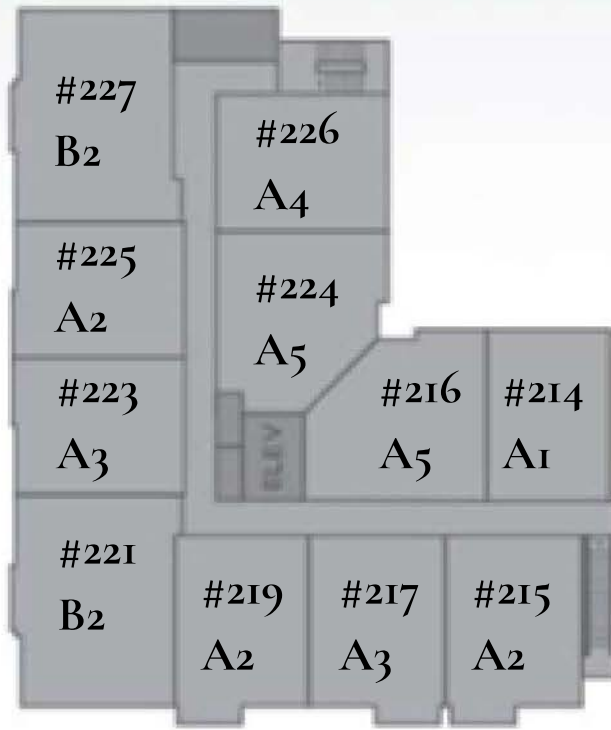

INFINITY

AT THE PARK

SITE PLAN 1st FLOOR

BRANDAU PLACE

INFINITY

AT THE PARK

SITE PLAN 2nd FLOOR

REDDHURST AVE

25TH AVE N

BRANDAU PLACE

INFINITY

AT THE PARK

SITE PLAN 3rd FLOOR

REINHURST AVE

25TH AVE N

BRANDAU PLACE

INFINITY

AT THE PARK

SITE PLAN 4TH FLOOR

RICHURST AVE

25TH AVE N

BRANDAU PLACE

INFINITY

AT THE PARK

SITE PLAN 6th FLOOR

INFINITY

AT THE PARK

SITE PLAN 7th FLOOR

INFINITY

AT THE PARK

SITE PLAN 8th FLOOR

REIDHURST AVE