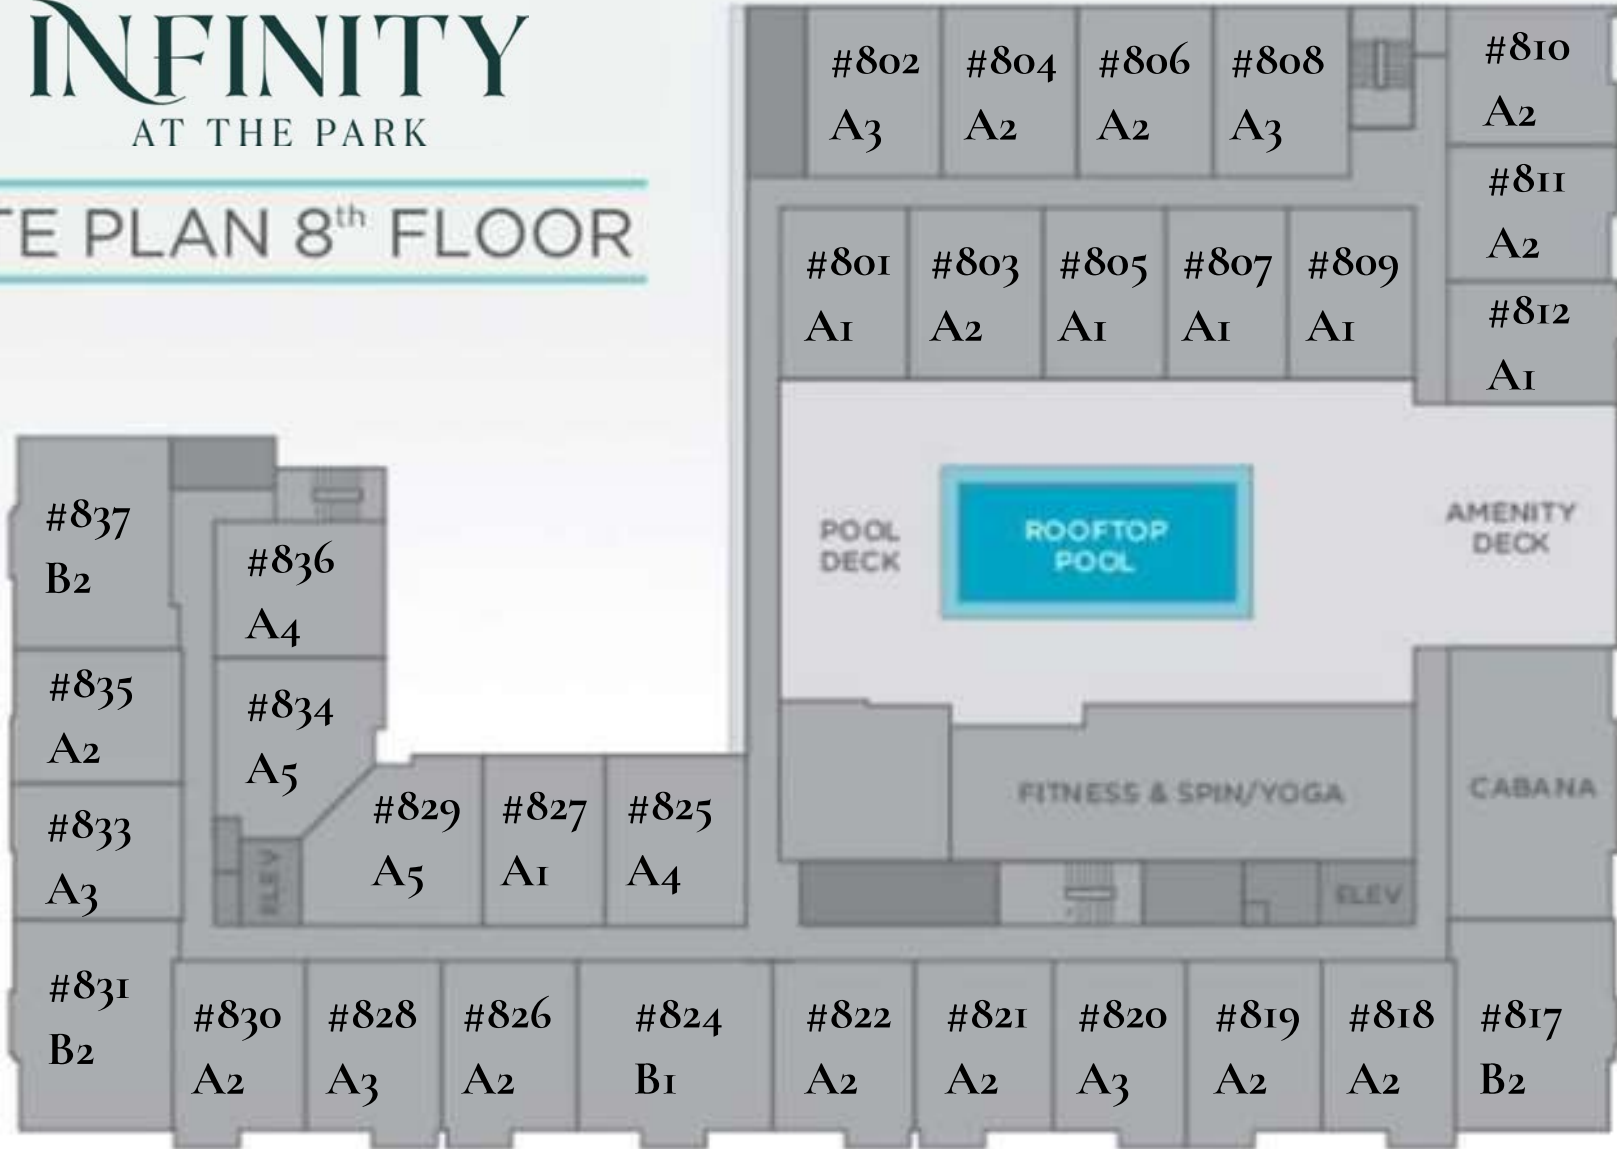

INFINITY

AT THE PARK

SITE PLAN 1st FLOOR

BRANDAU PLACE

INFINITY

AT THE PARK

SITE PLAN 2nd FLOOR

REDDHURST AVE

25TH AVE N

BRANDAU PLACE

INFINITY

AT THE PARK

SITE PLAN 3rd FLOOR

REINHURST AVE

25TH AVE N

BRANDAU PLACE

INFINITY

AT THE PARK

SITE PLAN 4TH FLOOR

RICHURST AVE

25TH AVE N

BRANDAU PLACE

INFINITY

AT THE PARK

SITE PLAN 6th FLOOR

INFINITY

AT THE PARK

SITE PLAN 7th FLOOR

INFINITY

AT THE PARK

SITE PLAN 8th FLOOR

REIDHURST AVE