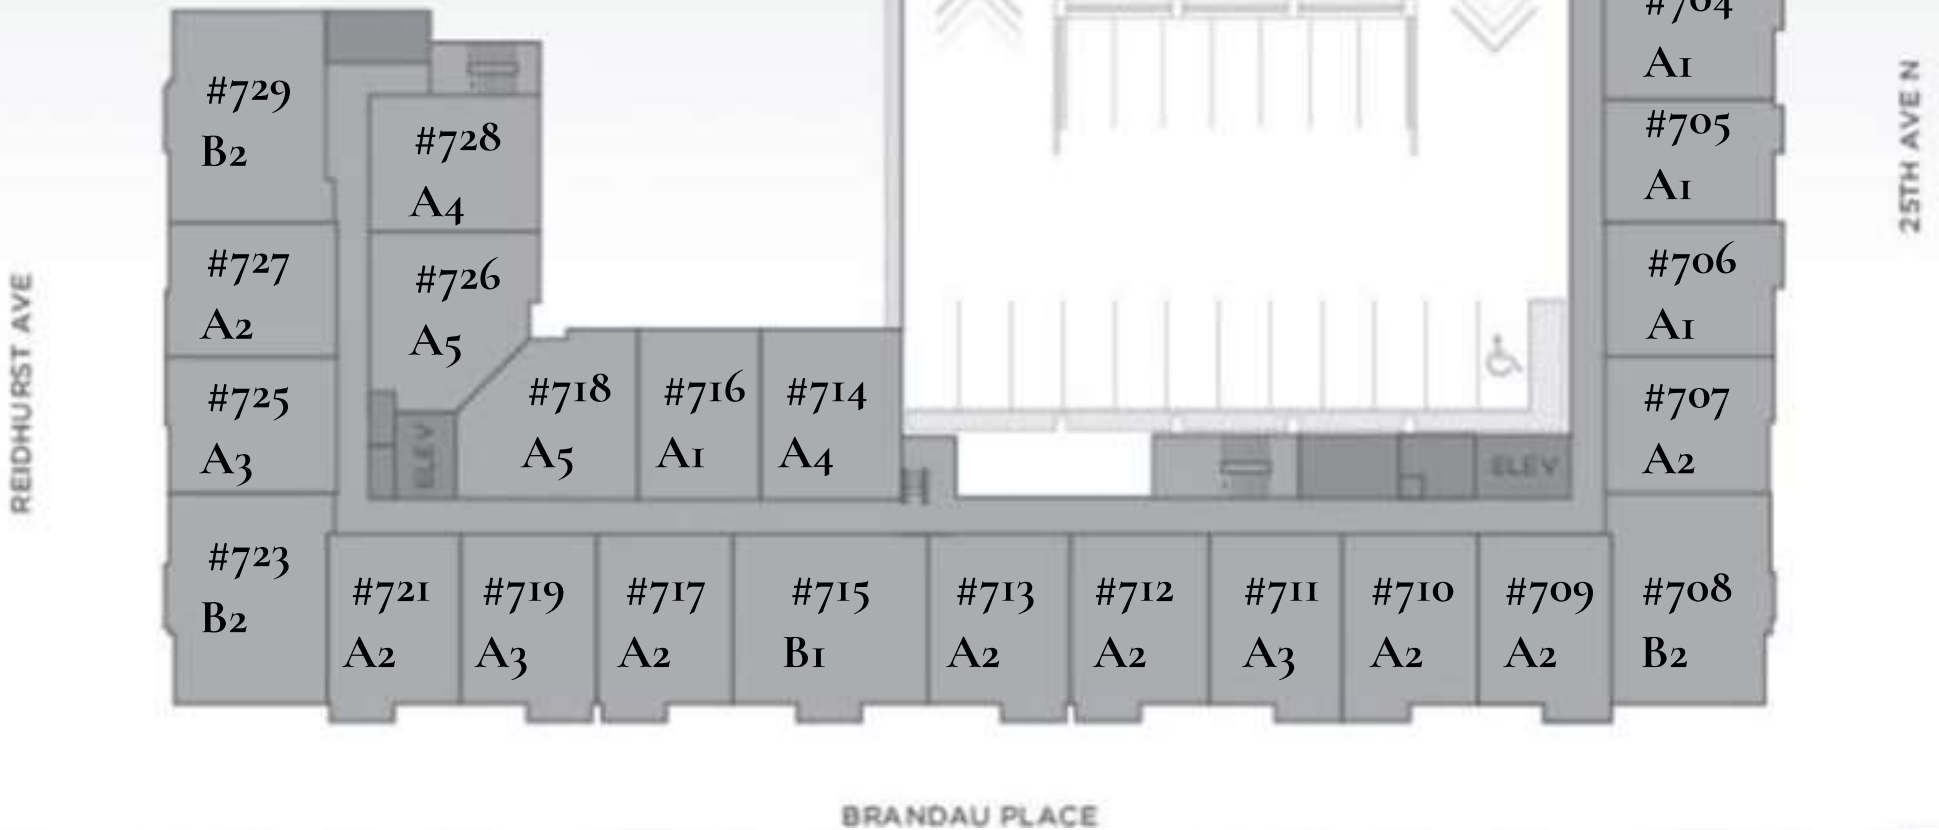

INFINITY

AT THE PARK

SITE PLAN 1st FLOOR

BRANDAU PLACE

INFINITY

AT THE PARK

SITE PLAN 2nd FLOOR

REDDHURST AVE

INFINITY

AT THE PARK

SITE PLAN 4TH FLOOR

RICHURST AVE

25TH AVE N

BRANDAU PLACE

INFINITY

AT THE PARK

SITE PLAN 6th FLOOR

INFINITY

AT THE PARK

SITE PLAN 7th FLOOR

INFINITY

AT THE PARK

SITE PLAN 8th FLOOR

REIDHURST AVE