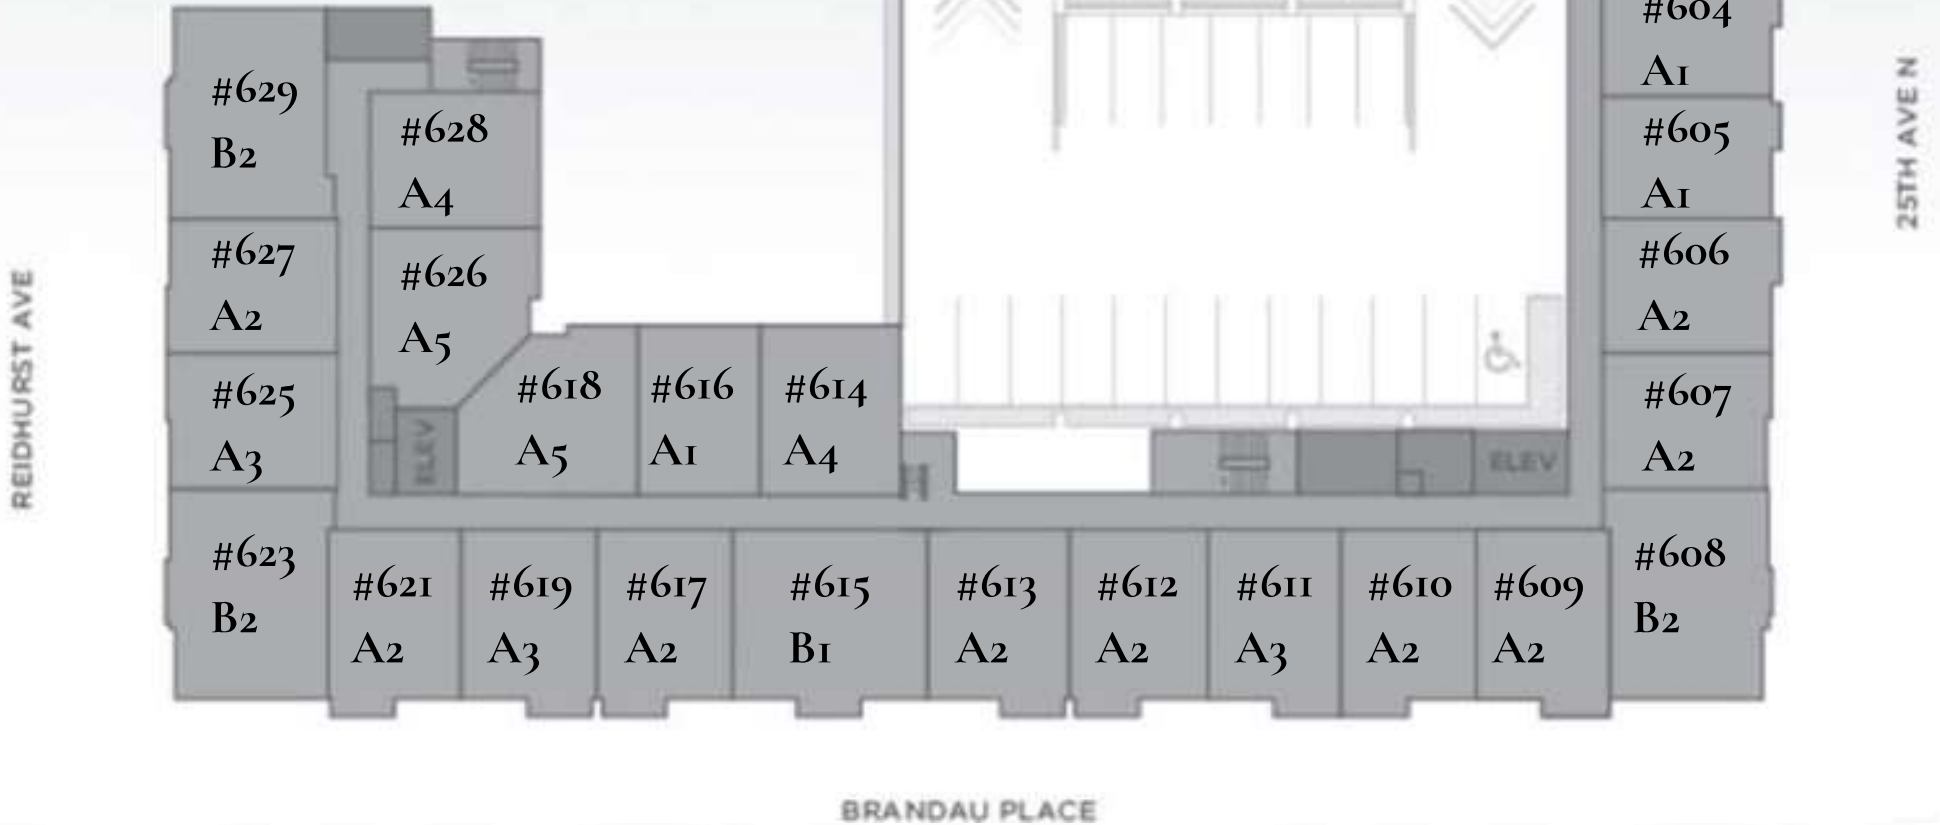

INFINITY

AT THE PARK

SITE PLAN 1st FLOOR

BRANDAU PLACE

INFINITY

AT THE PARK

SITE PLAN 2nd FLOOR

REDDHURST AVE

25TH AVE N

BRANDAU PLACE

INFINITY

AT THE PARK

SITE PLAN 3rd FLOOR

REINHURST AVE

25TH AVE N

BRANDAU PLACE

INFINITY

AT THE PARK

SITE PLAN 4TH FLOOR

RICHURST AVE

25TH AVE N

BRANDAU PLACE

INFINITY

AT THE PARK

SITE PLAN 6th FLOOR

INFINITY

AT THE PARK

SITE PLAN 7th FLOOR

INFINITY

AT THE PARK

SITE PLAN 8th FLOOR

REIDHURST AVE