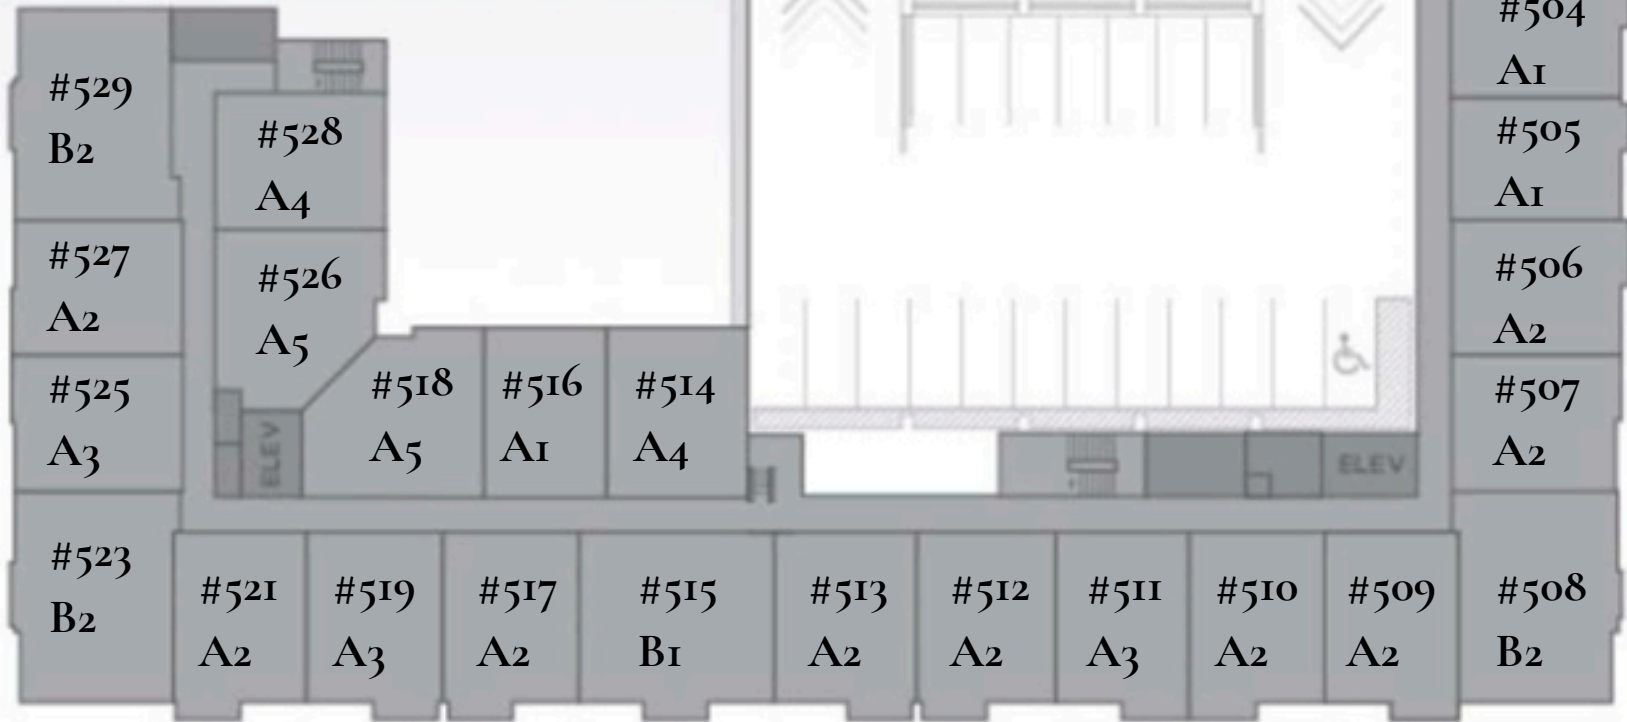

INFINITY

AT THE PARK

SITE PLAN 1ST FLOOR

BRANDAU PLACE

INFINITY

AT THE PARK

SITE PLAN 2nd FLOOR

REDHURST AVE

INFINITY

AT THE PARK

SITE PLAN 4th FLOOR

RIDGURST AVE

25TH AVE N

BRANDAU PLACE

INFINITY

AT THE PARK

SITE PLAN 5th FLOOR

REIDHURST AVE

25TH AVE N

BRANDAU PLACE

INFINITY

AT THE PARK

SITE PLAN 6th FLOOR

INFINITY