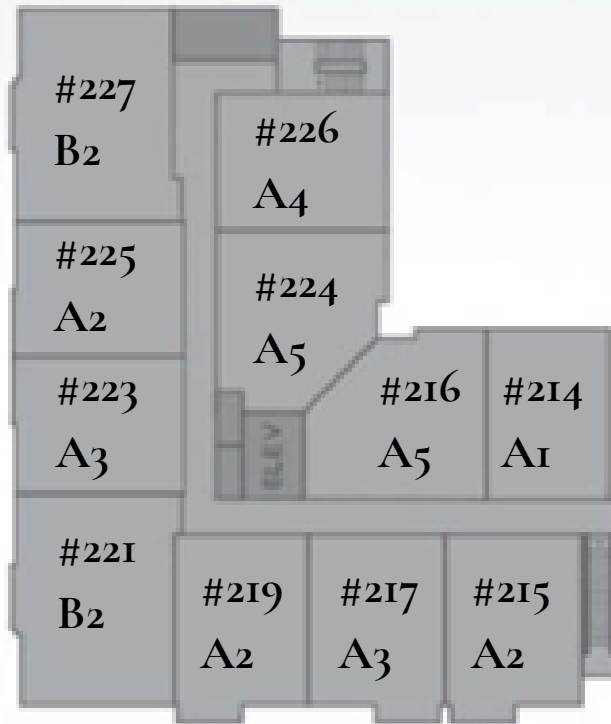

INFINITY

AT THE PARK

SITE PLAN 1ST FLOOR

BRANDAU PLACE

INFINITY

AT THE PARK

SITE PLAN 2nd FLOOR

REDHURST AVE

25TH AVE N

BRANDAU PLACE

INFINITY

AT THE PARK

SITE PLAN 3rd FLOOR

REIDHURST AVE

25TH AVE N

BRANDAU PLACE

INFINITY

AT THE PARK

SITE PLAN 4th FLOOR

RIDGURST AVE

25TH AVE N

BRANDAU PLACE

INFINITY

AT THE PARK

SITE PLAN 5th FLOOR

REIDHURST AVE

25TH AVE N

BRANDAU PLACE

INFINITY

AT THE PARK

SITE PLAN 6th FLOOR

INFINITY