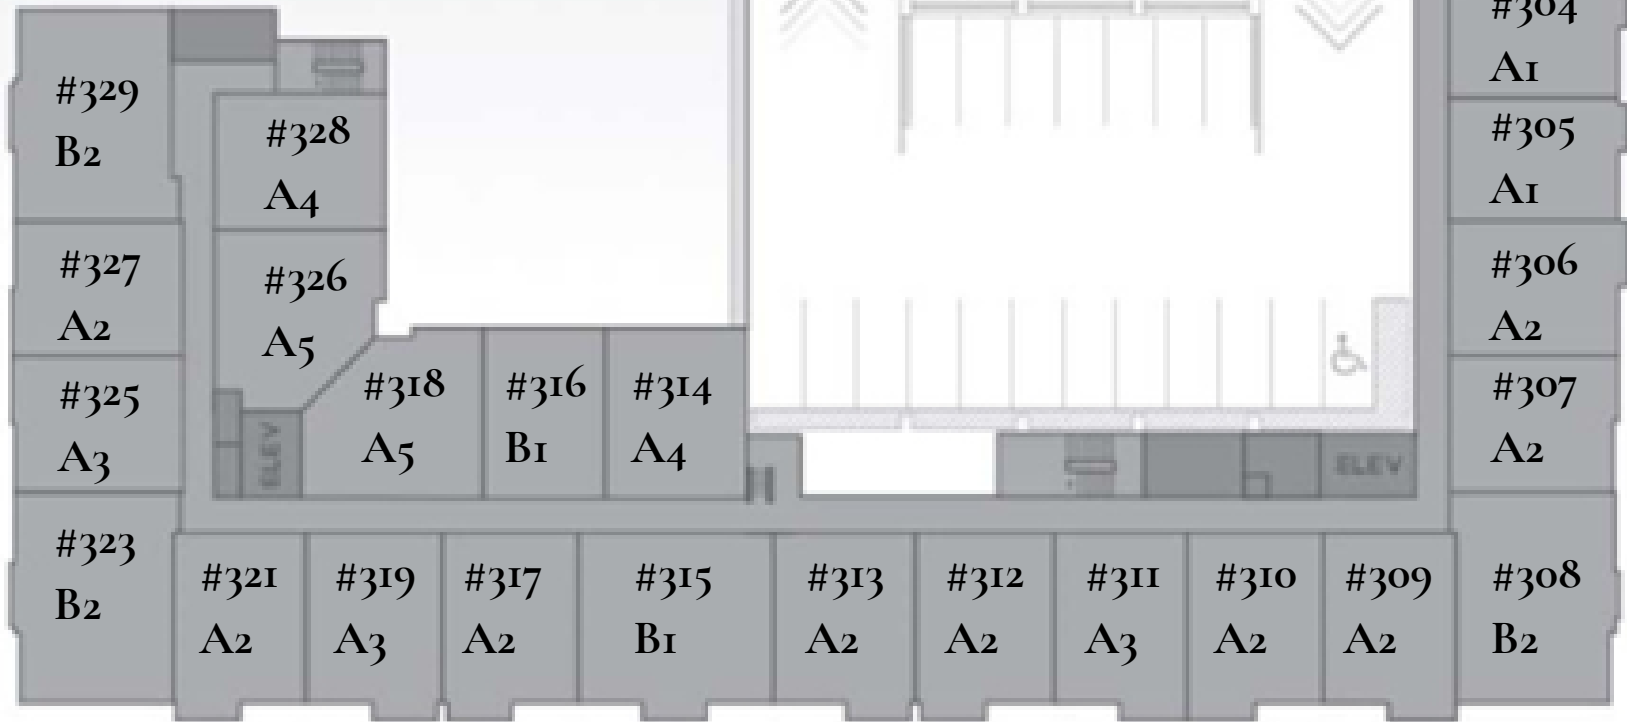

INFINITY

AT THE PARK

SITE PLAN 1ST FLOOR

BRANDAU PLACE

INFINITY

AT THE PARK

SITE PLAN 2nd FLOOR

REDHURST AVE

25TH AVE N

BRANDAU PLACE

INFINITY

AT THE PARK

SITE PLAN 3rd FLOOR

REIDHURST AVE

25TH AVE N

BRANDAU PLACE

INFINITY

AT THE PARK

SITE PLAN 4th FLOOR

RIDGURST AVE

25TH AVE N

BRANDAU PLACE

INFINITY

AT THE PARK

SITE PLAN 5th FLOOR

REIDHURST AVE

25TH AVE N

BRANDAU PLACE

INFINITY

AT THE PARK

SITE PLAN 6th FLOOR

INFINITY