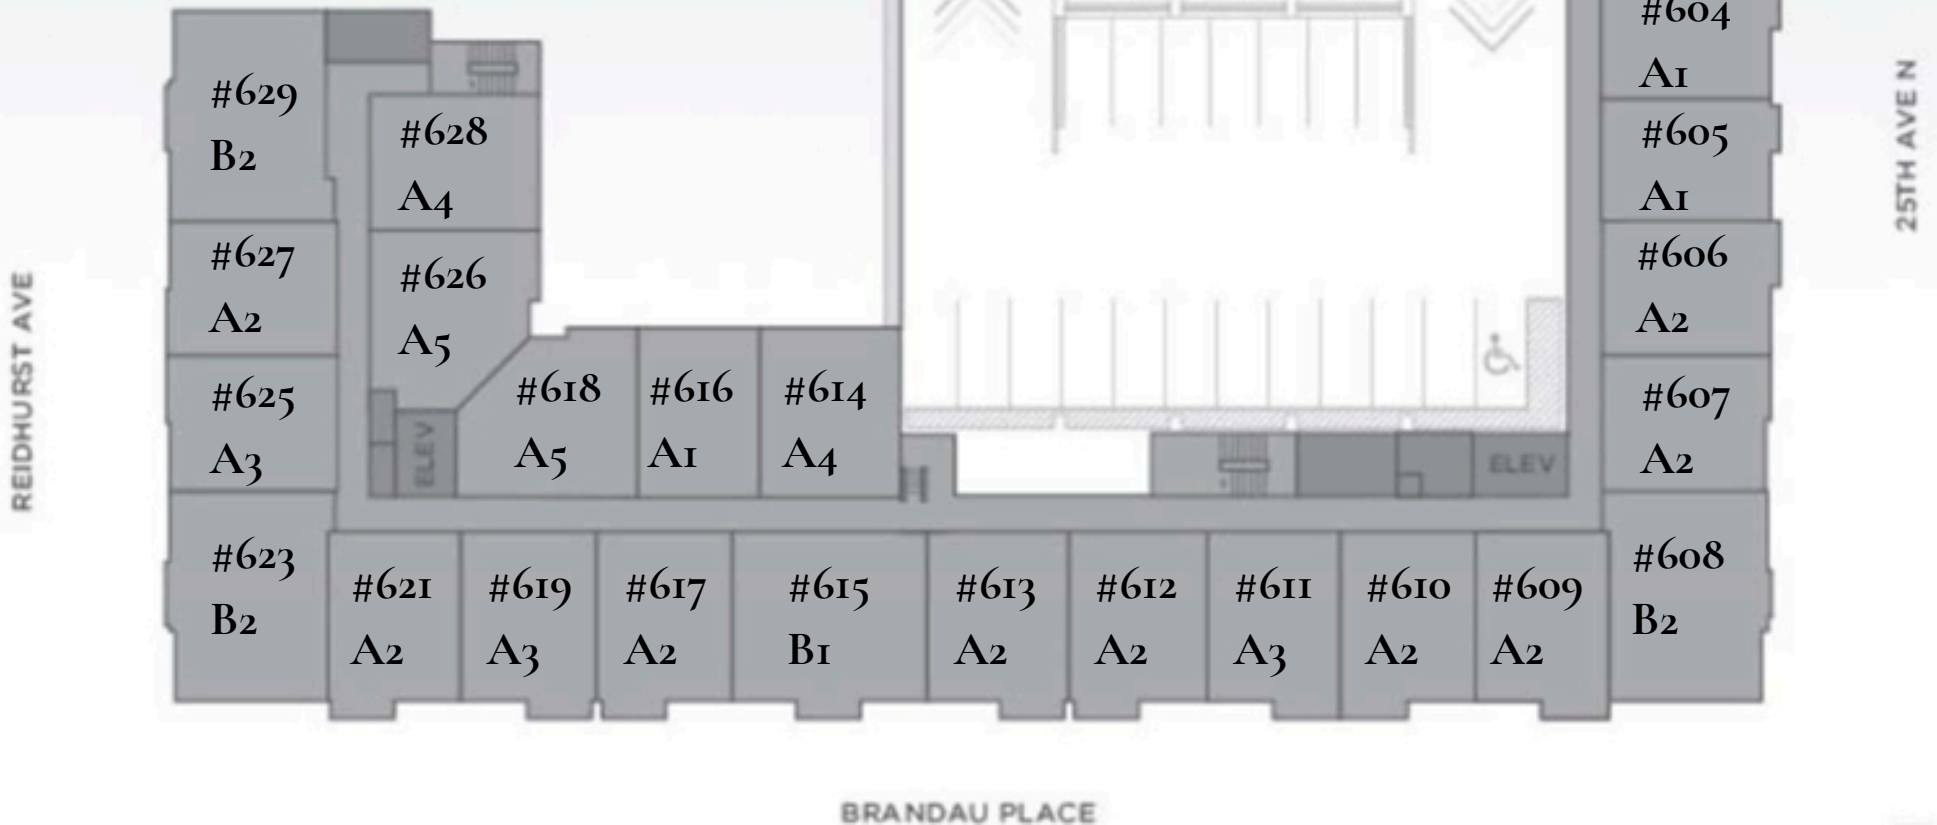

INFINITY

AT THE PARK

SITE PLAN 1ST FLOOR

BRANDAU PLACE

INFINITY

AT THE PARK

SITE PLAN 2nd FLOOR

REDHURST AVE

INFINITY

AT THE PARK

SITE PLAN 4th FLOOR

RIDGURST AVE

25TH AVE N

BRANDAU PLACE

INFINITY

AT THE PARK

SITE PLAN 5th FLOOR

REIDHURST AVE

25TH AVE N

BRANDAU PLACE

INFINITY

AT THE PARK

SITE PLAN 6th FLOOR

INFINITY

AT THE PARK

SITE PLAN 7th FLOOR

INFINITY

AT THE PARK

SITE PLAN 8th FLOOR

REIDHURST AVE

25TH AVE N

BRANDAU PLACE