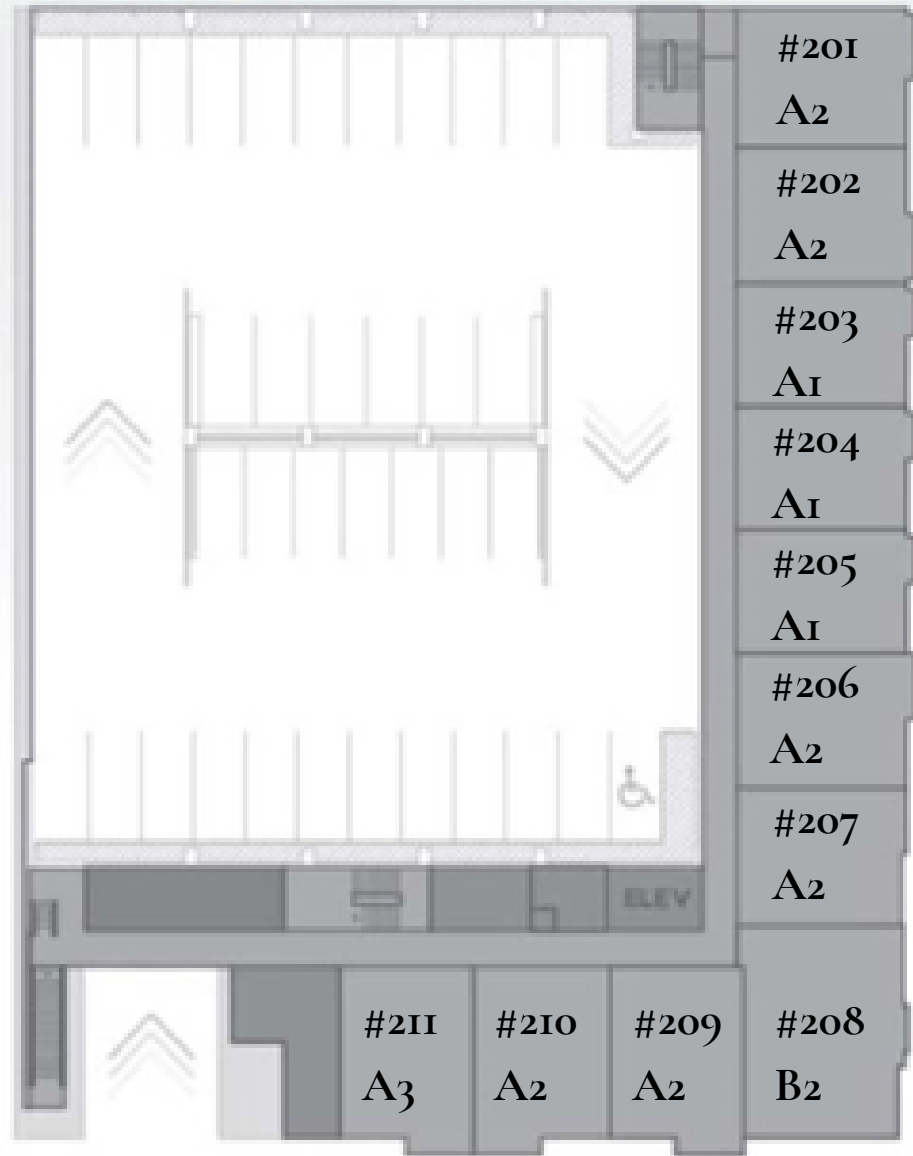

INFINITY

AT THE PARK

SITE PLAN 1ST FLOOR

BRANDAU PLACE

INFINITY

AT THE PARK

SITE PLAN 2nd FLOOR

REDHURST AVE

25TH AVE N

BRANDAU PLACE

INFINITY

AT THE PARK

SITE PLAN 3rd FLOOR

REIDHURST AVE

25TH AVE N

BRANDAU PLACE

INFINITY

AT THE PARK

SITE PLAN 4th FLOOR

RIDGURST AVE

25TH AVE N

BRANDAU PLACE

INFINITY

AT THE PARK

SITE PLAN 5th FLOOR

REIDHURST AVE

25TH AVE N

BRANDAU PLACE

INFINITY

AT THE PARK

SITE PLAN 6th FLOOR

INFINITY