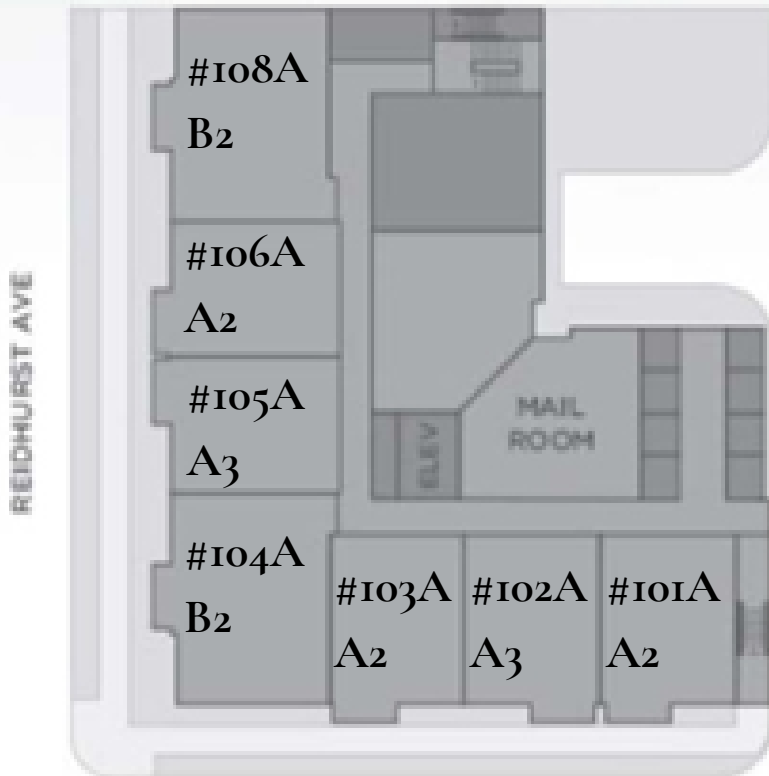

INFINITY

AT THE PARK

SITE PLAN 1ST FLOOR

BRANDAU PLACE

INFINITY

AT THE PARK

SITE PLAN 2nd FLOOR

REDHURST AVE

25TH AVE N

BRANDAU PLACE

INFINITY

AT THE PARK

SITE PLAN 3rd FLOOR

REIDHURST AVE

25TH AVE N

BRANDAU PLACE

INFINITY

AT THE PARK

SITE PLAN 4th FLOOR

RIDGURST AVE

25TH AVE N

BRANDAU PLACE

INFINITY

AT THE PARK

SITE PLAN 5th FLOOR

REIDHURST AVE

25TH AVE N

BRANDAU PLACE

INFINITY

AT THE PARK

SITE PLAN 6th FLOOR

INFINITY