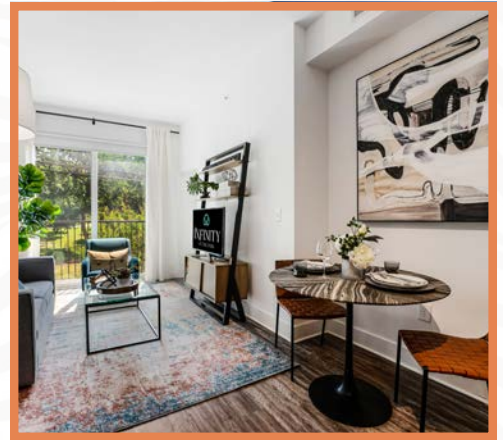

STOP FEELING UNINSPIRED AND INSTEAD FIND YOUR NEW GROOVE