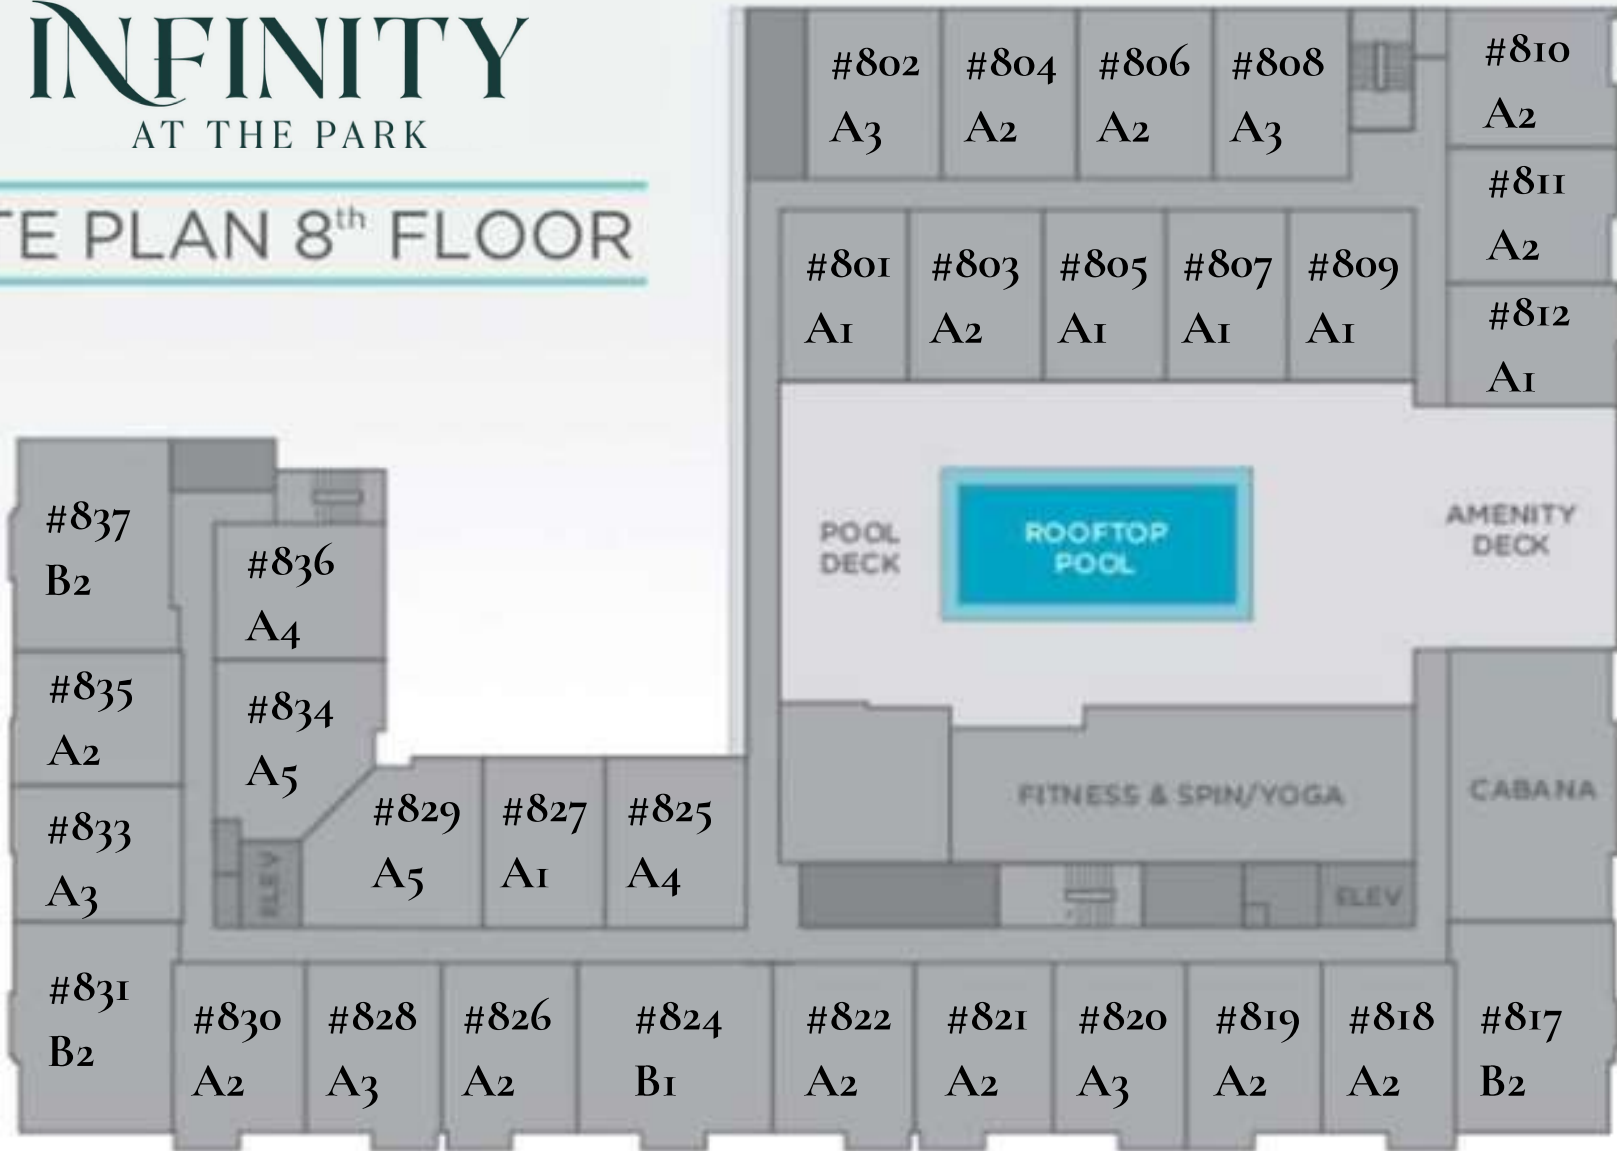

INFINITY

AT THE PARK

SITE PLAN 1st FLOOR

INFINITY

AT THE PARK

SITE PLAN 2nd FLOOR

REDDURST AVE

25TH AVE N

AT THE PARK

SITE PLAN 4TH FLOOR

RICHURST AVE

25TH AVE N

BRANDAU PLACE

INFINITY

AT THE PARK

SITE PLAN 5th FLOOR

INFINITY

AT THE PARK

SITE PLAN 6th FLOOR

INFINITY

AT THE PARK

SITE PLAN 7th FLOOR

REIDHURST AVE

25TH AVE N

BRANDAU PLACE

INFINITY

AT THE PARK

SITE PLAN 8th FLOOR

REIDHURST AVE

25TH AVE N

BRANDAU PLACE