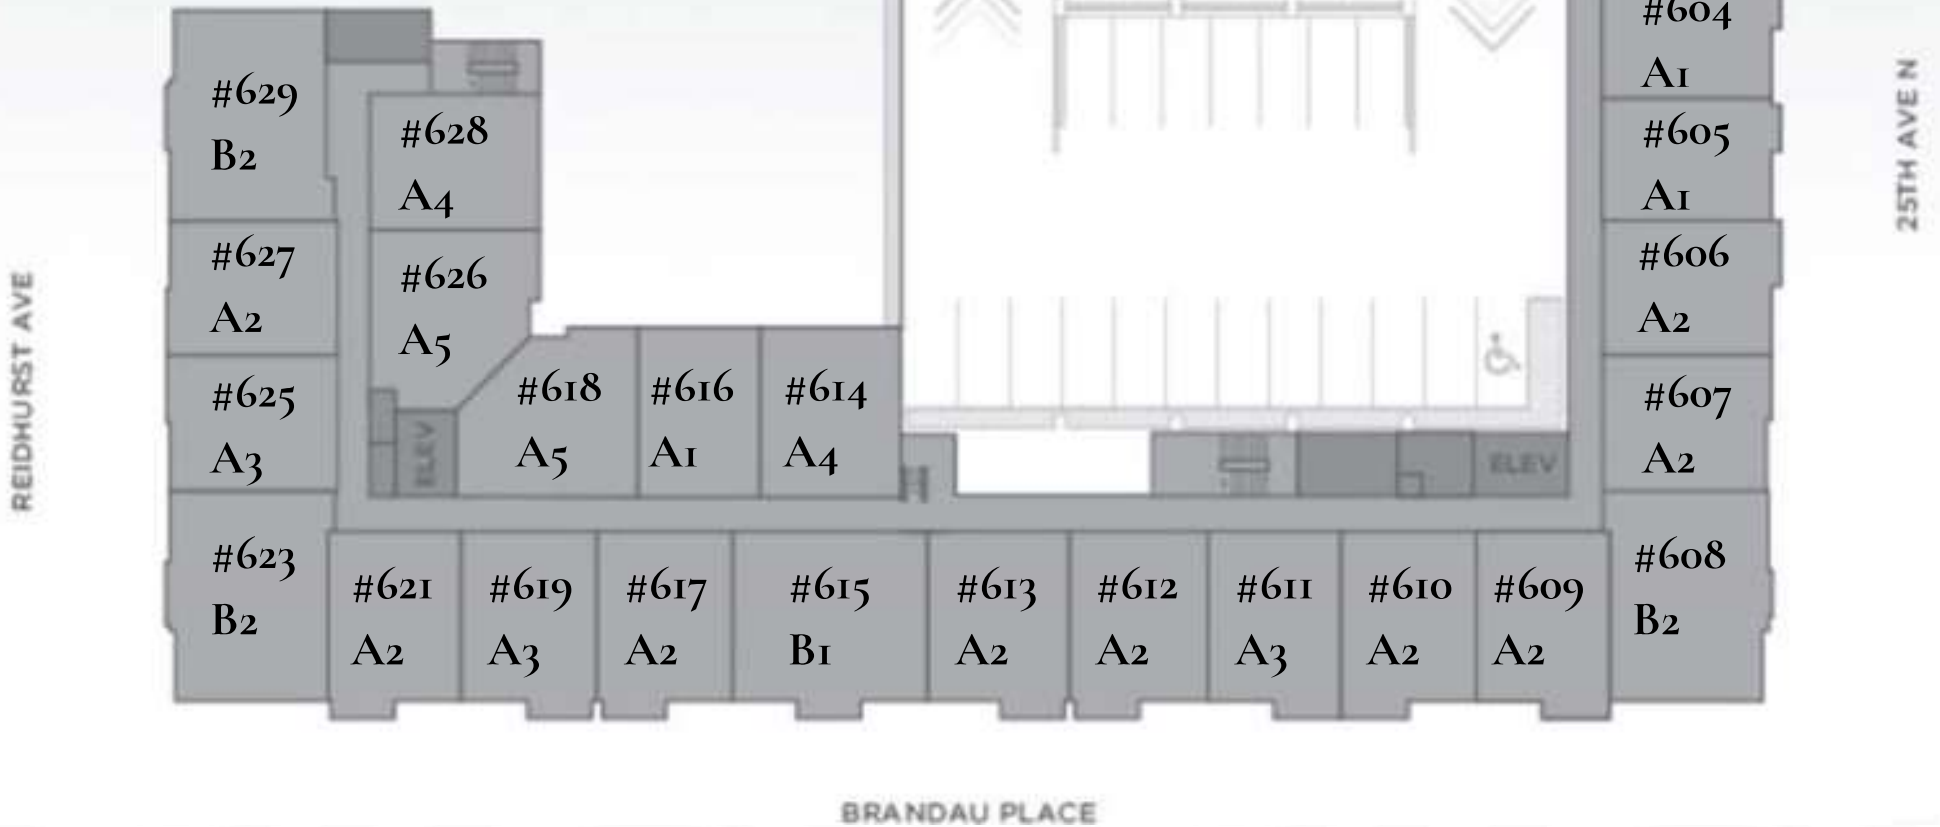

INFINITY

AT THE PARK

SITE PLAN 1st FLOOR

INFINITY

AT THE PARK

SITE PLAN 2nd FLOOR

REDDURST AVE

25TH AVE N

BRANDAU PLACE

INFINITY

AT THE PARK

SITE PLAN 3rd FLOOR

REINHURST AVE

25TH AVE N

BRANDAU PLACE

INFINITY

AT THE PARK

SITE PLAN 4TH FLOOR

RICHURST AVE

25TH AVE N

BRANDAU PLACE

INFINITY

AT THE PARK

SITE PLAN 5th FLOOR

INFINITY

AT THE PARK

SITE PLAN 6th FLOOR

INFINITY

AT THE PARK

SITE PLAN 7th FLOOR

REIDHURST AVE

25TH AVE N