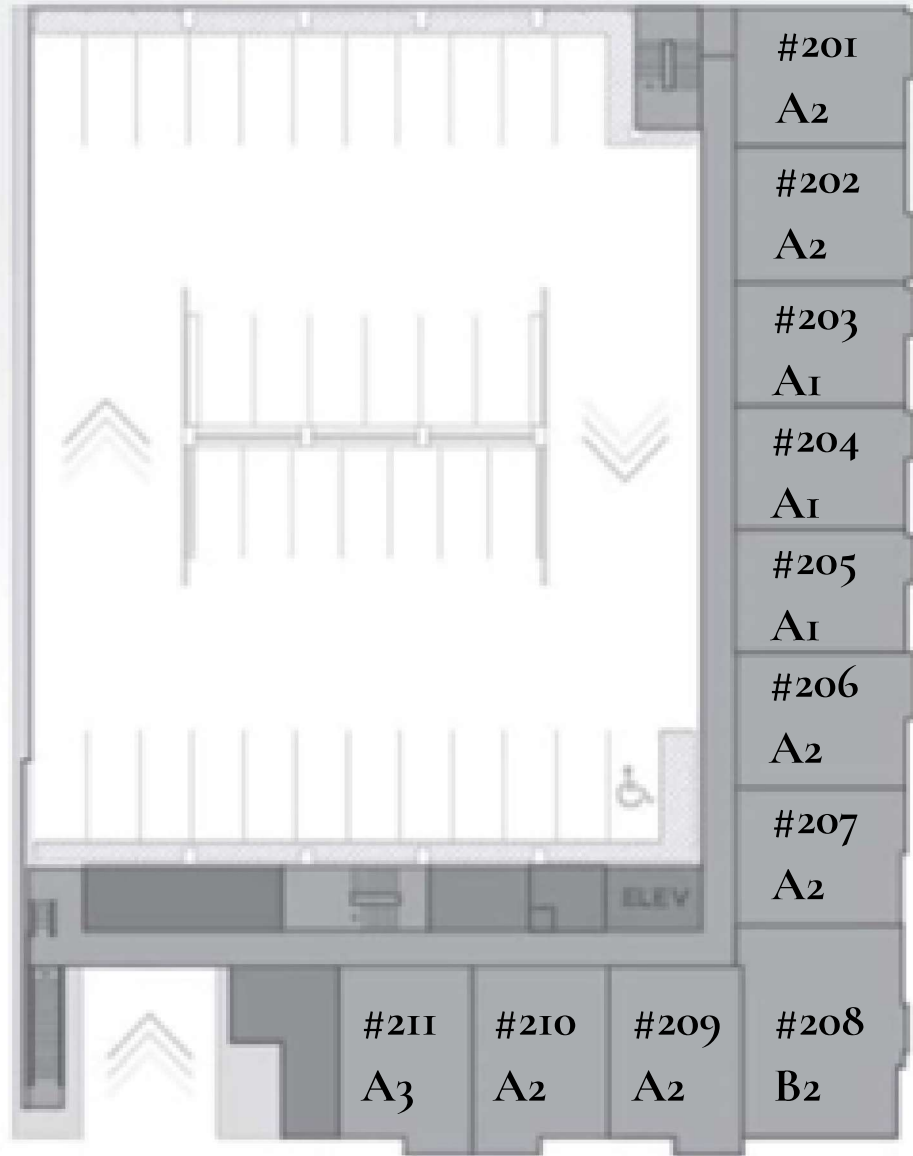

INFINITY

AT THE PARK

SITE PLAN 1st FLOOR

INFINITY

AT THE PARK

SITE PLAN 2nd FLOOR

REDDURST AVE

25TH AVE N

BRANDAU PLACE

INFINITY

AT THE PARK

SITE PLAN 3rd FLOOR

REINHURST AVE

25TH AVE N

BRANDAU PLACE

INFINITY

AT THE PARK

SITE PLAN 4TH FLOOR

RICHURST AVE

25TH AVE N

BRANDAU PLACE

INFINITY

AT THE PARK

SITE PLAN 5th FLOOR

INFINITY

AT THE PARK

SITE PLAN 6th FLOOR

INFINITY

AT THE PARK

SITE PLAN 7th FLOOR

REIDHURST AVE

25TH AVE N