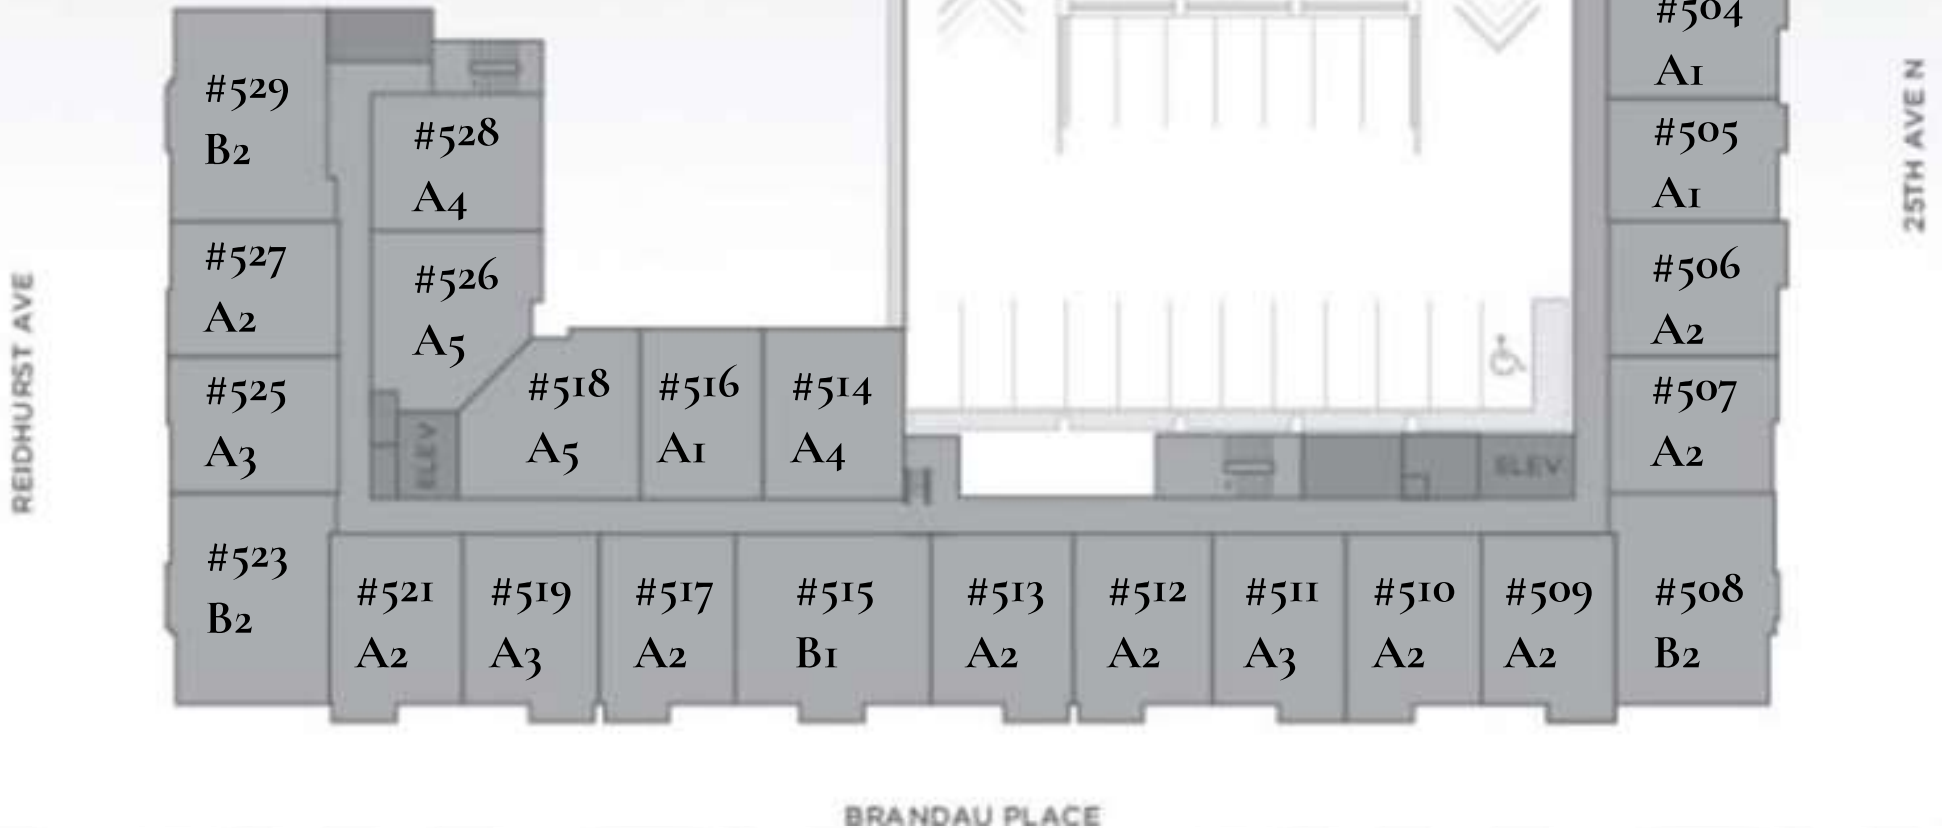

INFINITY

AT THE PARK

SITE PLAN 1st FLOOR

INFINITY

AT THE PARK

SITE PLAN 2nd FLOOR

REDDURST AVE

25TH AVE N

BRANDAU PLACE

INFINITY

AT THE PARK

SITE PLAN 3rd FLOOR

REINHURST AVE

25TH AVE N

BRANDAU PLACE

INFINITY

AT THE PARK

SITE PLAN 4TH FLOOR

RICHURST AVE

25TH AVE N

BRANDAU PLACE

INFINITY

AT THE PARK

SITE PLAN 5th FLOOR

INFINITY

AT THE PARK

SITE PLAN 6th FLOOR

INFINITY

AT THE PARK

SITE PLAN 7th FLOOR

REIDHURST AVE

25TH AVE N