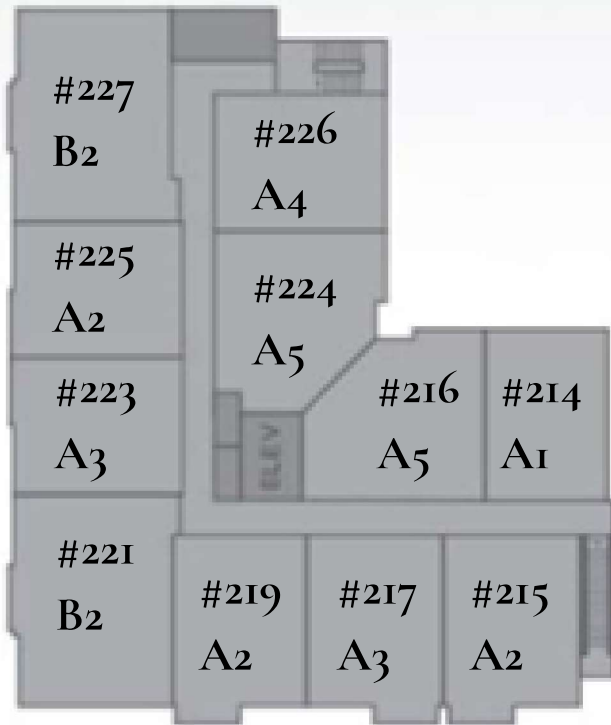

INFINITY

AT THE PARK

SITE PLAN 1st FLOOR

INFINITY

AT THE PARK

SITE PLAN 2nd FLOOR

REDDURST AVE

25TH AVE N

BRANDAU PLACE

INFINITY

AT THE PARK

SITE PLAN 3rd FLOOR

REINHURST AVE

25TH AVE N

BRANDAU PLACE

INFINITY

AT THE PARK

SITE PLAN 4TH FLOOR

RICHURST AVE

25TH AVE N

BRANDAU PLACE

INFINITY

AT THE PARK

SITE PLAN 5th FLOOR

INFINITY

AT THE PARK

SITE PLAN 6th FLOOR

INFINITY

AT THE PARK

SITE PLAN 7th FLOOR

REIDHURST AVE

25TH AVE N